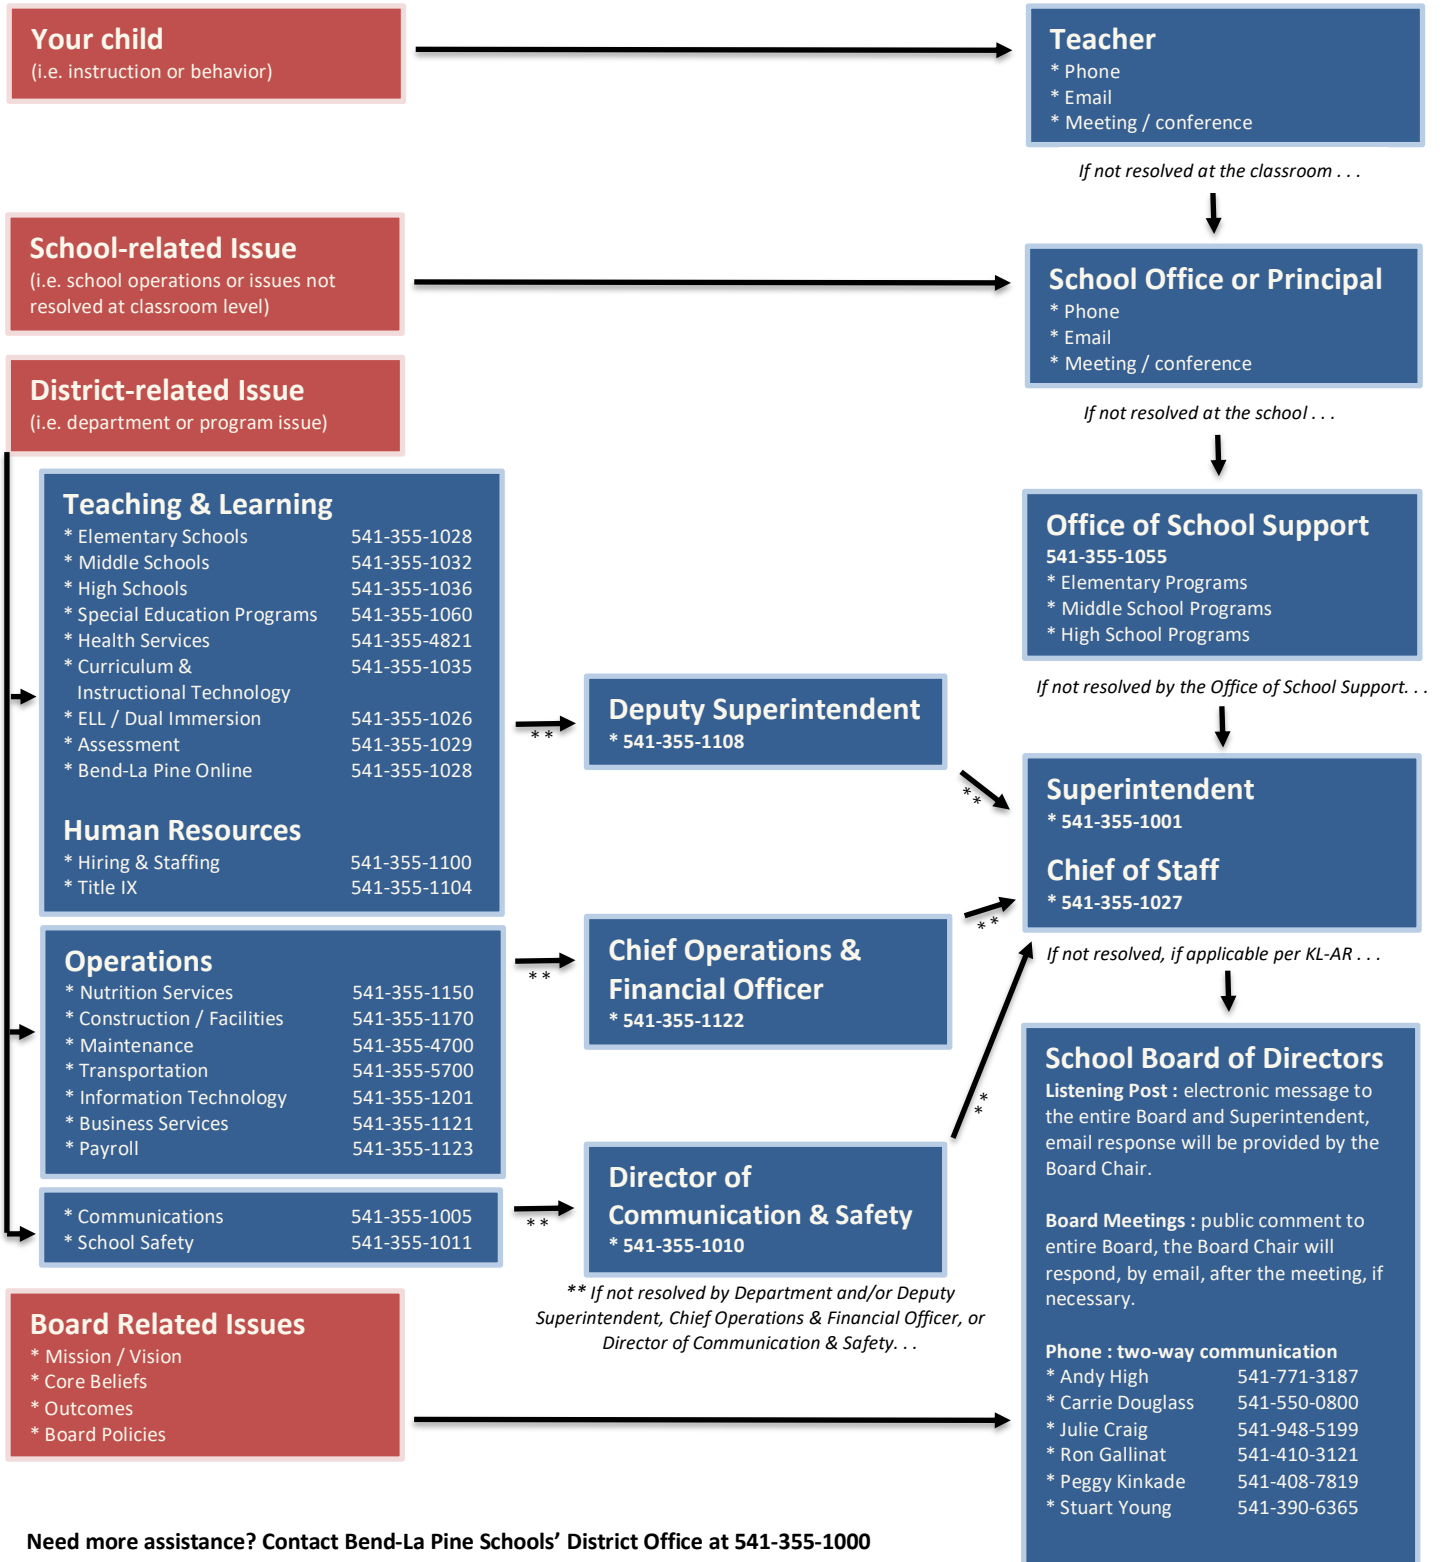

Who to Contact and How

Bend-La Pine Schools

Community engagement is a vital part of our school district's success. Community members who have feedback or concerns for the school district (regarding operations) or school board (regarding policy) are encouraged to contact the person closest to the situation first to have their issues addressed most effectively and efficiently.

With feedback, concerns or questions about:

Need more assistance? Contact Bend-La Pine Schools' District Office at 541-355-1000